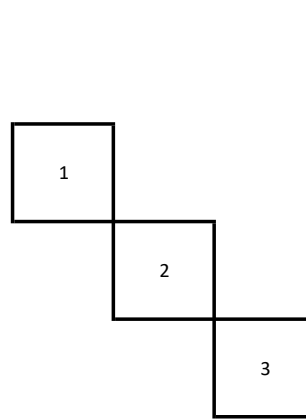

REINDEER RUN

OUTDOOR AREA

ALL BOOTHS ARE 10'X10'

SIDE ENTRANCE TO BUILDING
JINGLE BELL JAZZ

GAZEBO SITTING
AREA

1

Food Truck Vendors